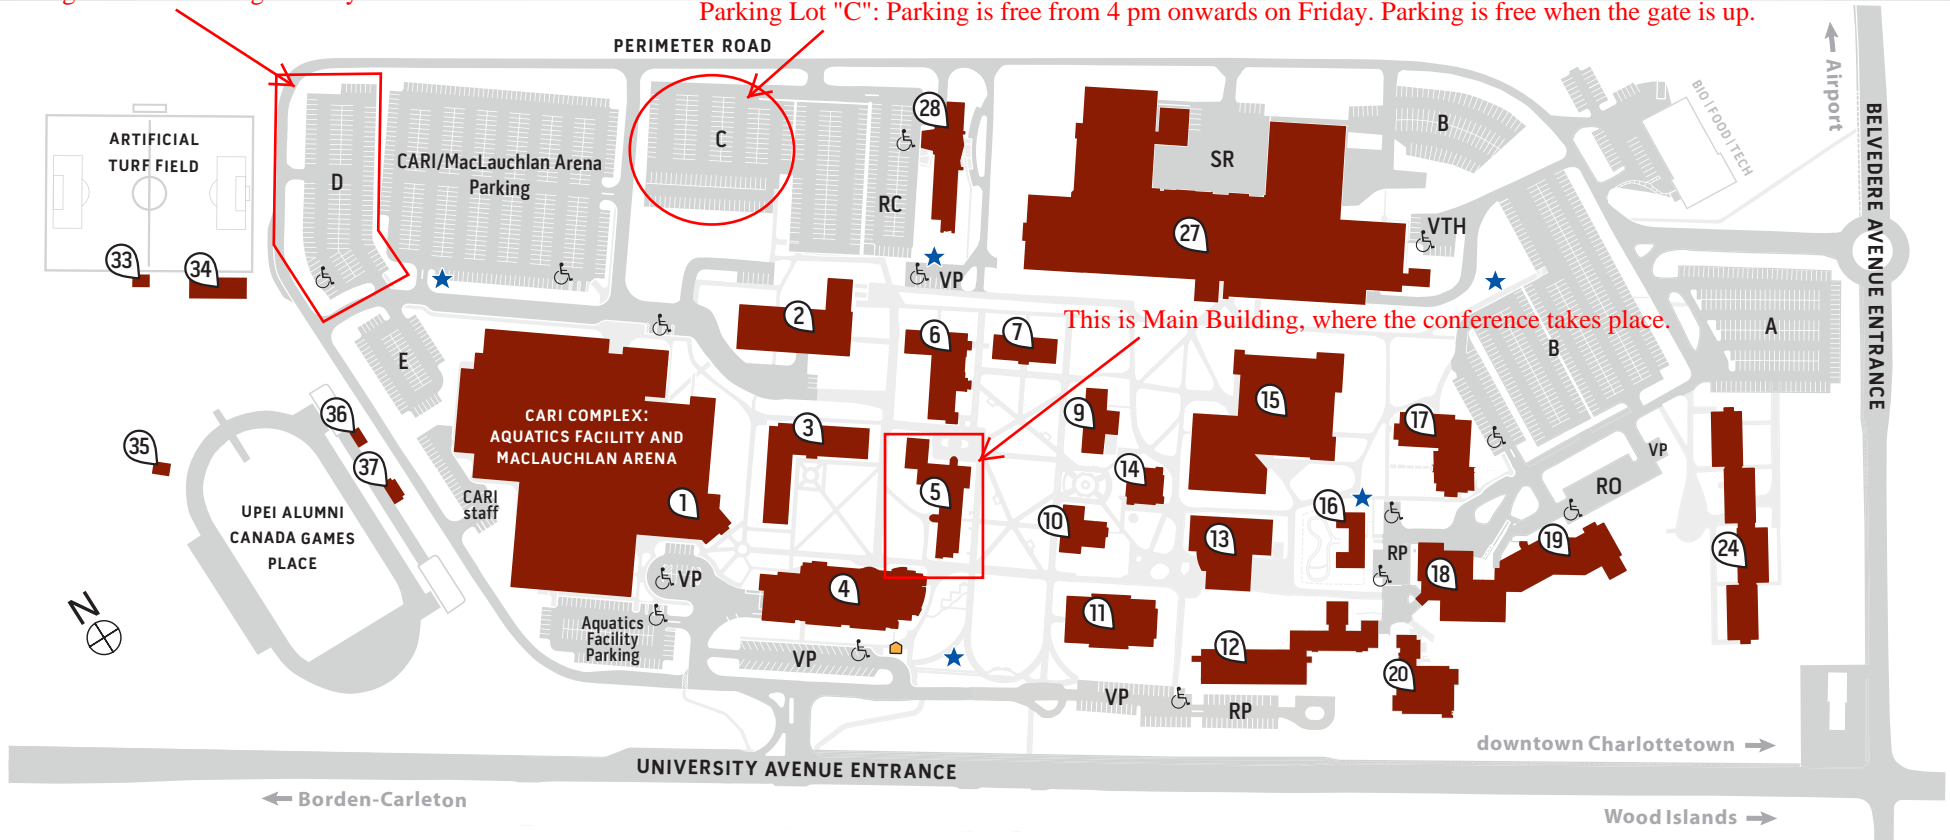

# UNIVERSITY OF PRINCE EDWARD ISLAND » CAMPUS MAP

550 University Avenue, Charlottetown, Prince Edward Island, Canada C1A 4P3 [upei.ca](http://upei.ca)

Parking Lot "D": Parking is always free here.

Parking Lot "C": Parking is free from 4 pm onwards on Friday. Parking is free when the gate is up.

## CAMPUS BUILDINGS

- |  |   |
|--|---|
| 1 Chi-Wan Young Sports Centre (SC)     | 16 Campus Kids Child Care Centre                  |
| 2 Central Utility Building             | 17 K.C. Irving Chemistry Centre (KCI)             |
| 3 Health Sciences Building (NB)        | 18 Wanda Wyatt Dining Hall (DH)                   |
| 4 W.A. Murphy Student Centre           | 19 Bill and Denise Andrew Hall (Residence)        |
| 5 Main Building (M)                    | 20 Bernardine Hall (Residence)                    |
| 6 Steel Building (ST)                  | 24 Blanchard Hall (Residence)                     |
| 7 Dalton Hall (DA)                     | 27 Atlantic Veterinary College (AVC)              |
| 9 Memorial Hall (ME)                   | 28 Regis and Joan Duffy Research Centre           |
| 10 Cass Science Hall (CASS)            | 33 Artificial Turf Field Announcers' Building     |
| 11 Kelley Memorial Building (K)        | 34 Clubhouse                                      |
| 12 Don and Marion McDougall Hall (MCD) | 35 Alumni Canada Games Place Storage Building     |
| 13 Duffy Science Centre (D)            | 36 Alumni Canada Games Place Announcers' Building |
| 14 Chaplaincy Centre                   | 37 Alumni Canada Games Place VIP Building         |
| 15 Robertson Library (RL)              |   |